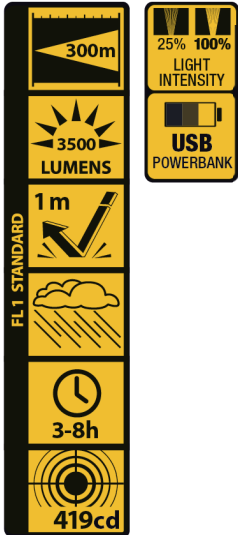

## 50 Watt LED Working Lamp • 3500 Lumen Power

### M-WKL-013

Function	100% - 25% - Off - Red Stroboscope USB powerbank function, output 5V 1A LED charging status indicator
LED Type	50 Watt LED
Light Output	3500 lumens
Beam Distance	300m
Run Time	100% = 3h / 25% = 8h
Water Resistance	IP65
Material	Aluminium/plastic
Color	Black and yellow
Battery operated	1x 6600mAh Lithium batterie pack included
Accessory	USB cable
Dimensions	17.00cm x 13.20cm x 4.20cm
Packaging	1 piece in colorbox
EAN	0884620049980